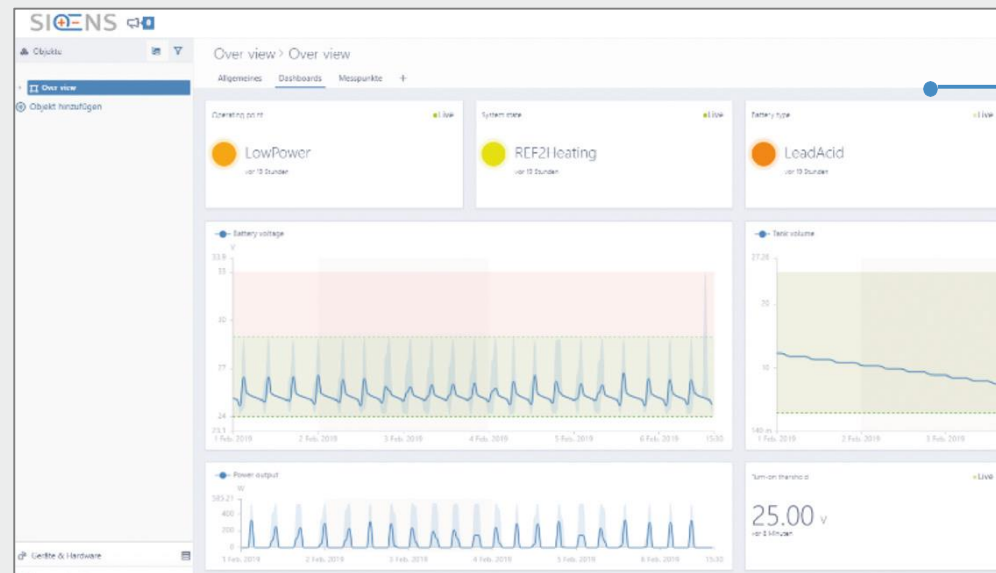

Ecoport 800 - plug and play battery charger

Remote Monitoring

- › Cloud based KPI reporting
- › Preventive maintenance
- › Remote asset management
- › Refueling and service alerts
- › Web Access, Win, Mac, iOS, Android

Control Panel

- › Touchscreen operation
- › Remote connectivity via mobile networks
- › Quick configuration

Methanol Fuel

- › 35 % efficiency
- › 0.6 l/kWh only
- › Low-cost IMPCA standard Methanol

Battery

- › Charges Li-Ion, Lead Acid, and all other batteries
- › 24 V ETSI standard range

Air inlet

Methanol Fuel

Digital I/Os

- › Customizable interface

Exhaust

- › No particles or NOx
- › 35 dB whisper silent

Methanol fuel Cell

- › Internationally patented
- › CE certified
- › 70 % lower fuel cost
- › 99 % less emissions
- › No noise, no thermal signature
- › Operating range -20°C bis +50°C