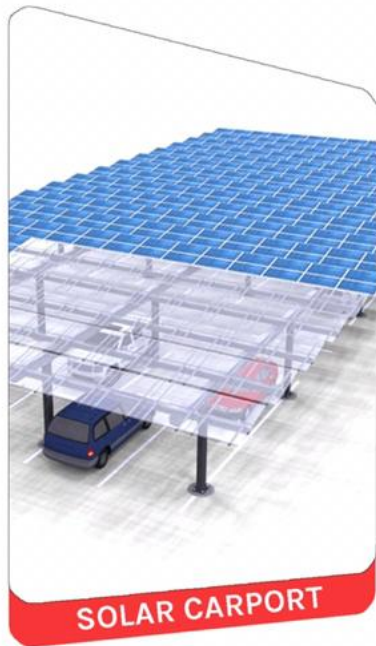

URBAN POWERTREE

Urban Powertree represents a tree . Solar panels are put on top of its "branches" Utilizing the sunlight energy, solar panels produce electric energy. It provides electricity using solar energy, mobile charging, Night led light, Music player, CCTV cameras, Wifi.

WATER POWERTREE

Water power tree is working with an aim to provide safe drinking water in rural areas by providing unique design of artificial tree with solar panels on it.

DIAMOND POWERTREE

Diamond Powertree resembles diamond Engineering Structure. With an aim of providing energy & solve space constraints for the companies / industries, of high Energy requirements.