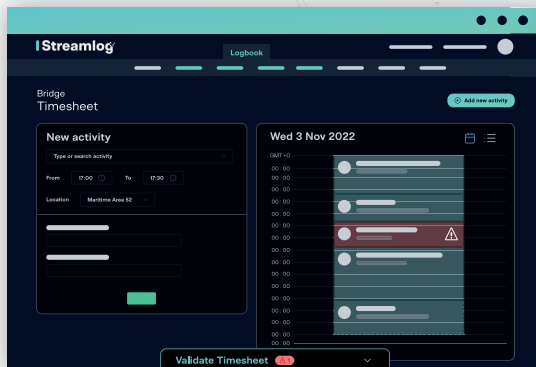

Streamlog

Streamline your on-board reporting

by opsealog

LOG FASTER, SHIP SMARTER

Say goodbye to spreadsheets and redundant data entry with Streamlog. Our new solution allows you to centralize and customize your reporting, making it easier than ever before.

REPORT ONCE, AND ONLY ONCE

Stop wasting time on multiple redundant reports, and benefit from higher data quality and optimised data collection with our reporting application.

RELIABLE & ERGONOMIC

Streamlog is your daily ally, making your job easier and keeping you in the know. Use Streamlog in the bridge, engine room, or anywhere on board to optimize your workflow and unlock data's full potential.

CREATED BY SEAFARERS, FOR SEAFARERS

Don't use tools that don't fit your needs. Our Marine and Data Expert teams created streamlog to solve the reporting challenges you face every day.

DIGITAL LOGBOOKS & COMPLIANCE

- Digital Recordbooks Modules
- Environmental Compliance Reports: MRV, DCS, CII
- Certified by Verifavia and Bureau Veritas