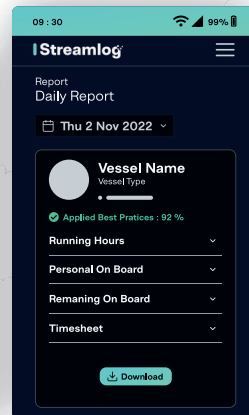

Streamlog

Streamline your on-board reporting

by opsealog

LOG FASTER, SHIP SMARTER

Say goodbye to spreadsheets and redundant data entry with Streamlog. Our new solution allows you to centralize and customize your reporting, making it easier than ever before.

REPORT ONCE, AND ONLY ONCE

Stop wasting time on multiple redundant reports, and benefit from higher data quality and optimised data collection with our reporting application.

RELIABLE & ERGONOMIC

Streamlog is your daily ally, making your job easier and keeping you in the know. Use Streamlog in the bridge, engine room, or anywhere on board to optimize your workflow and unlock data's full potential.

CREATED BY SEAFARERS, FOR SEAFARERS

Don't use tools that don't fit your needs. Our Marine and Data Expert teams created streamlog to solve the reporting challenges you face every day.

DIGITAL LOGBOOKS & COMPLIANCE

- Digital Recordbooks Modules
- Environmental Compliance Reports: MRV, DCS, CII
- Certified by Verifavia and Bureau Veritas