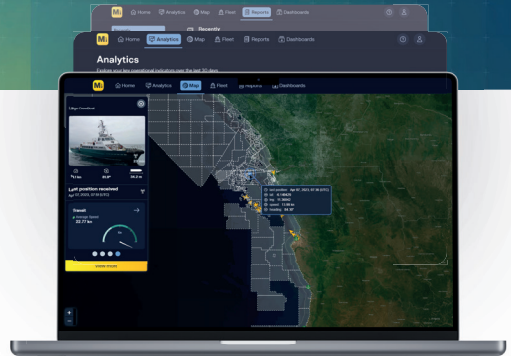

## IMPROVING EFFICIENCY OF MARITIME FLEETS

Marinsights is a powerful performance management application dedicated to monitoring and optimizing maritime operations. Marinsights aggregates fleet data from multiple sources and presents it in a single, easy-to-use interface. This means clients can access all their ship data in one place, making it simpler to analyze and make operational decisions.

## TAKE YOUR FLEET MONITORING TO THE NEXT LEVEL

**VESSEL TRACKING MAP**

**PERSONALIZED KPIS AND DASHBOARDS**

**AUTOMATED REPORTS**

**REAL-TIME ALERTS**

Marinsights is built on advanced business intelligence and machine learning algorithms that can help clients identify patterns and trends that would be difficult to identify otherwise.