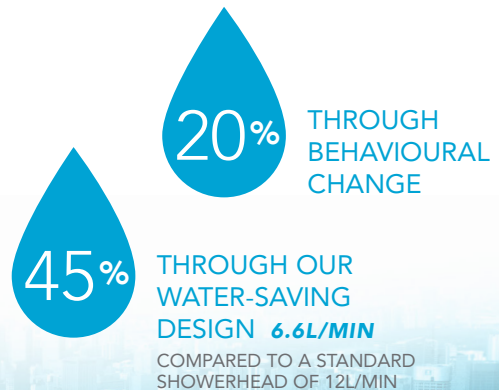

HYDRAO

SMART SHOWER FOR SMART SAVINGS

HYDRAO SHOWER

OUR MOST
EFFICIENT
WATER-SAVING
SMART SHOWERHEAD

ALOÉ

HYDRAO SHOWER ALOÉ

THE LIGHTS CHANGE
IN REAL-TIME BASED
ON YOUR WATER USAGE

MONITOR YOUR
WATER USAGE WITH
THE HYDRAO APP

HYDRAO SAVES

HYDRAO

SMART SHOWER FOR SMART SAVINGS

HYDRAO SHOWER

ALOÉ

SAVINGS	BEHAVIOURAL CHANGE	Lights up the water spray in real-time based on water usage. Pre-set thresholds are: Green from 0 to 10L, Blue from 10L to 20L, Pink from 20L to 30L, Red from 30 to 40L and blinking red after 40L.
	ENERGY RATING	Class A / Watersense
	WATER AND ENERGY SAVINGS	Compared to a standard showerhead (12L/min) : 56% Compared to a water-saving showerhead (9L/min) : 41%
HARDWARE	PRODUCT	Water-saving showerhead
	PATENTED TECHNOLOGY	Measures water usage in real-time
	POWER TYPE	Hydraulic energy-harvesting. No battery needed.
	MINIMUM WATER PRESSURE REQUIRED	0.8 Bars
	WATER FLOW	6.6L/min from 2.5 to 6 bar. Below 6.6L/min below 2.5 bar
	SPRAY TYPE	Triple jet
	COATING	Chrome
	LIGHTING	5 LEDs for real-time feedback on water usage levels
	INSTALLATION	Plug-and-Play: compatible with standard shower hoses (1/2), just screw onto the hose.
	SHOWERHEAD DIMENSIONS (CM)	H 22 x D 12
	ANTI LIME-SCALE	Yes / Spray diffuser in silicon to prevent lime-scale build-up
	MINERAL BUILD-UP MAINTENANCE	Clean with white vinegar 2 to 4 times / year depending on local water hardness
	WARRANTY	2 years
LABELS	CE, ACS, Watersense, FCC	
ORIGIN	Designed in France (Grenoble) / Assembled in China	
SOFTWARE	REQUIRED OS	Android: Android 4.3 and later versions. iOS
	SHOWERHEAD CONNECTIVITY	Bluetooth 4.0
	FEATURES	Personalization of the 4 color thresholds (water volume levels & corresponding colors) Visual indicator of water usage in real-time Track your showers' water usage via the app (up to 2,000 showers) Record a baseline shower to monitor your progress over time Personalize the water and energy (water heating) cost parameters to track your savings.