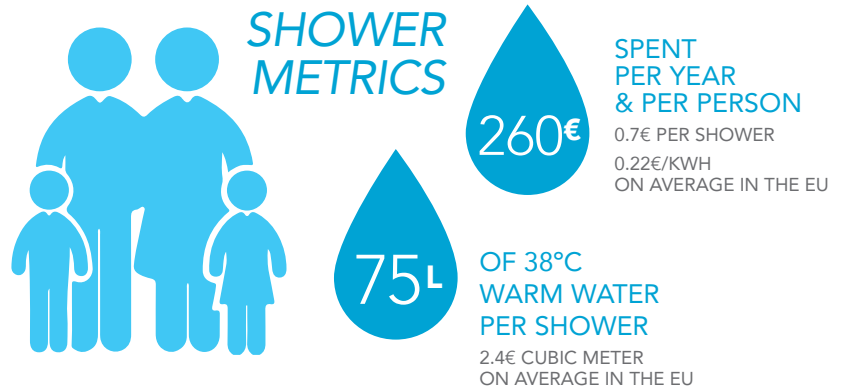

HYDRAO

SMART SHOWER FOR SMART SAVINGS

HYDRAO SHOWER

OUR MOST
EFFICIENT
WATER-SAVING
SMART SHOWERHEAD

ALOÉ

HYDRAO SHOWER ALOÉ

THE LIGHTS CHANGE
IN REAL-TIME BASED
ON YOUR WATER USAGE

MONITOR YOUR
WATER USAGE WITH
THE HYDRAO APP

HYDRAO SAVES

HYDRAO

SMART SHOWER FOR SMART SAVINGS

HYDRAO SHOWER

ALOÉ

SAVINGS	BEHAVIOURAL CHANGE	Lights up the water spray in real-time based on water usage. Pre-set thresholds are: Green from 0 to 10L, Blue from 10L to 20L, Pink from 20L to 30L, Red from 30 to 40L and blinking red after 40L.
	ENERGY RATING	Class A / Watersense
	WATER AND ENERGY SAVINGS	Compared to a standard showerhead (12L/min) : 56% Compared to a water-saving showerhead (9L/min) : 41%
HARDWARE	PRODUCT	Water-saving showerhead
	PATENTED TECHNOLOGY	Measures water usage in real-time
	POWER TYPE	Hydraulic energy-harvesting. No battery needed.
	MINIMUM WATER PRESSURE REQUIRED	0.8 Bars
	WATER FLOW	6.6L/min from 2.5 to 6 bar. Below 6.6L/min below 2.5 bar
	SPRAY TYPE	Triple jet
	COATING	Chrome
	LIGHTING	5 LEDs for real-time feedback on water usage levels
	INSTALLATION	Plug-and-Play: compatible with standard shower hoses (1/2), just screw onto the hose.
	SHOWERHEAD DIMENSIONS (CM)	H 22 x D 12
	ANTI LIME-SCALE	Yes / Spray diffuser in silicon to prevent lime-scale build-up
	MINERAL BUILD-UP MAINTENANCE	Clean with white vinegar 2 to 4 times / year depending on local water hardness
	WARRANTY	2 years
LABELS	CE, ACS, Watersense, FCC	
ORIGIN	Designed in France (Grenoble) / Assembled in China	
SOFTWARE	REQUIRED OS	Android: Android 4.3 and later versions. iOS
	SHOWERHEAD CONNECTIVITY	Bluetooth 4.0
	FEATURES	Personalization of the 4 color thresholds (water volume levels & corresponding colors) Visual indicator of water usage in real-time Track your showers' water usage via the app (up to 2,000 showers) Record a baseline shower to monitor your progress over time Personalize the water and energy (water heating) cost parameters to track your savings.