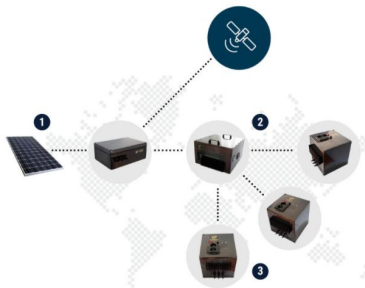

The G-ESS mesh-grid is G-HI TECH's proprietary technology to accelerate access to productive energy in rural areas of Africa

The G-ESS is a flexible solar grid that provides up to 3kW of power anywhere, enabling users to run income-generating activities. It combines the performance of a mini-grid with the ease of deployment of a solar-home system.

Extended connectivity is the cornerstone of the G-EES mesh-grid

One node of the G-ESS mesh-grid allows up to 4 users to share electricity.

The G-ESS mesh-grid with interconnected nodes enabling a flexible and distributed grid