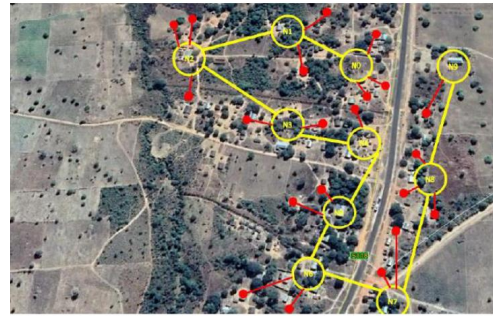

The G-ESS mesh-grid is G-HI TECH's proprietary technology to accelerate access to productive energy in rural areas of Africa

The G-ESS is a flexible solar grid that provides up to 3kW of power anywhere, enabling users to run income-generating activities. It combines the performance of a mini-grid with the ease of deployment of a solar-home system.

Extended connectivity is the cornerstone of the G-EES mesh-grid

One node of the G-ESS mesh-grid allows up to 4 users to share electricity.

The G-ESS mesh-grid with interconnected nodes enabling a flexible and distributed grid