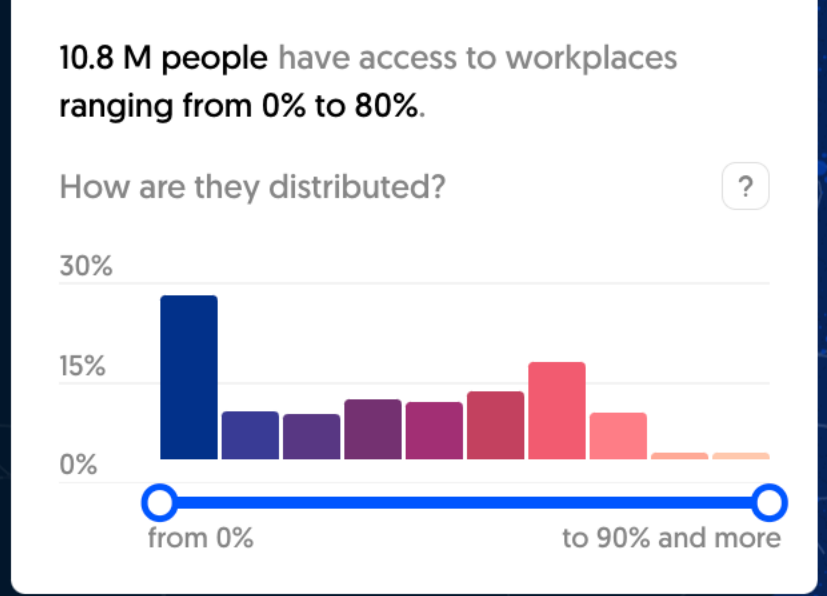

ACCESS TO WORKPLACES
Grand Paris: How many workplaces can you reach depending on where you live?

In **60 minutes** on public transport, you could reach, on average:
35% of workplaces

Search icon (Q)

Map navigation controls: Home, Zoom In (+), Zoom Out (-), and a slider for zoom level.