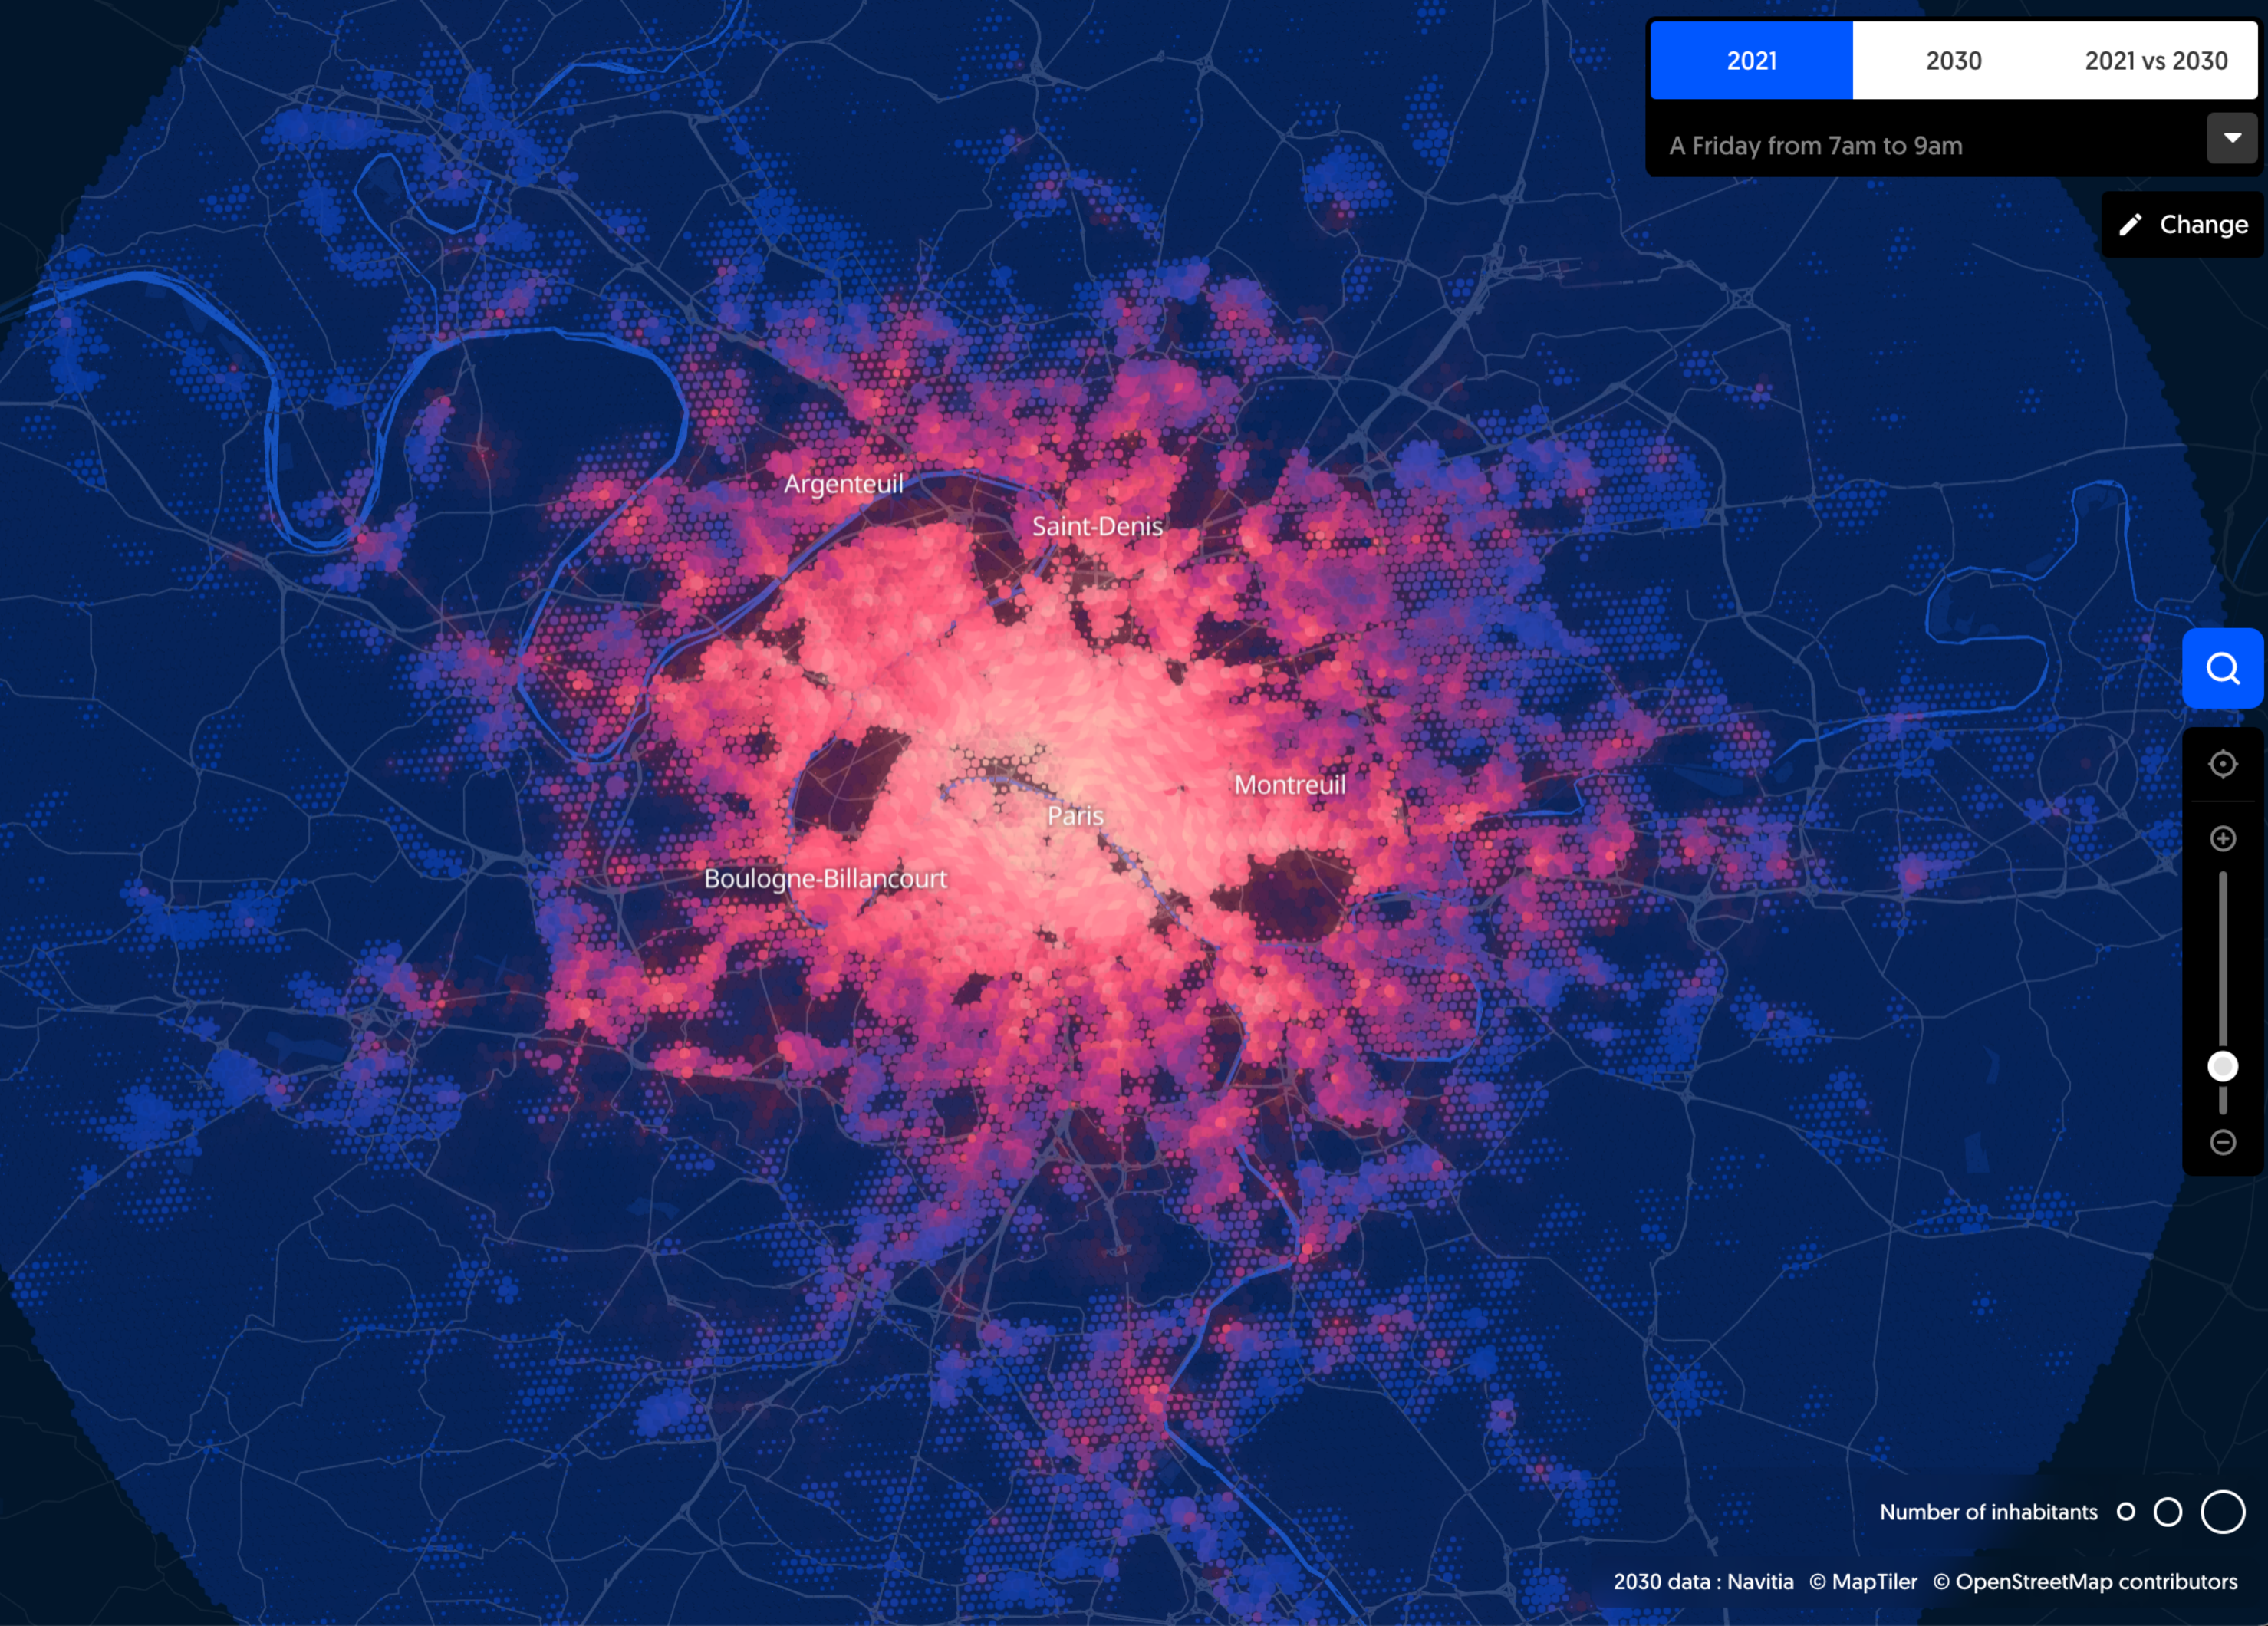

ACCESS TO WORKPLACES
Grand Paris: How many workplaces can you reach depending on where you live?

In **60 minutes** on public transport, you could reach, on average:
35% of workplaces

Search icon (Q)

Map navigation controls: Home, Zoom In (+), Zoom Out (-), and a slider for zoom level.